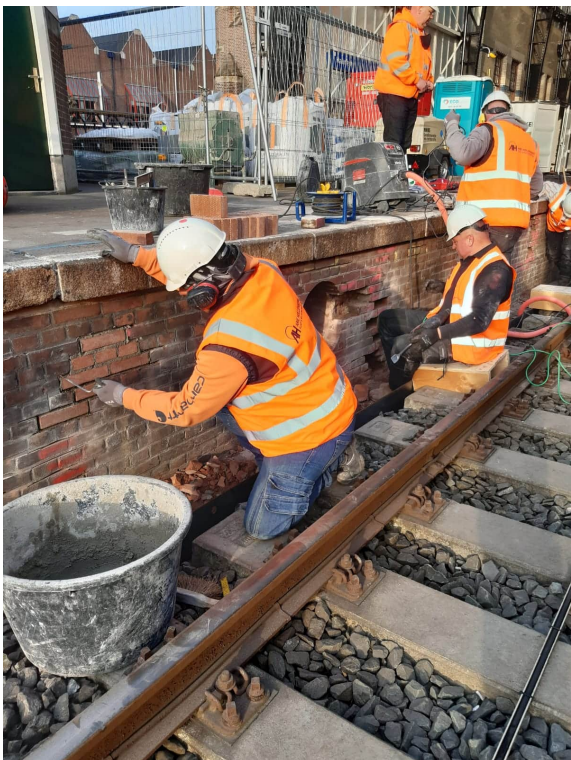

STATION HAARLEM IN DE 'MAKE-UP'

|||

STATION HAARLEM IN DE 'MAKE-UP'

Omzet

Contractvorm

Opdrachtgever

Architect

Opleverdatum