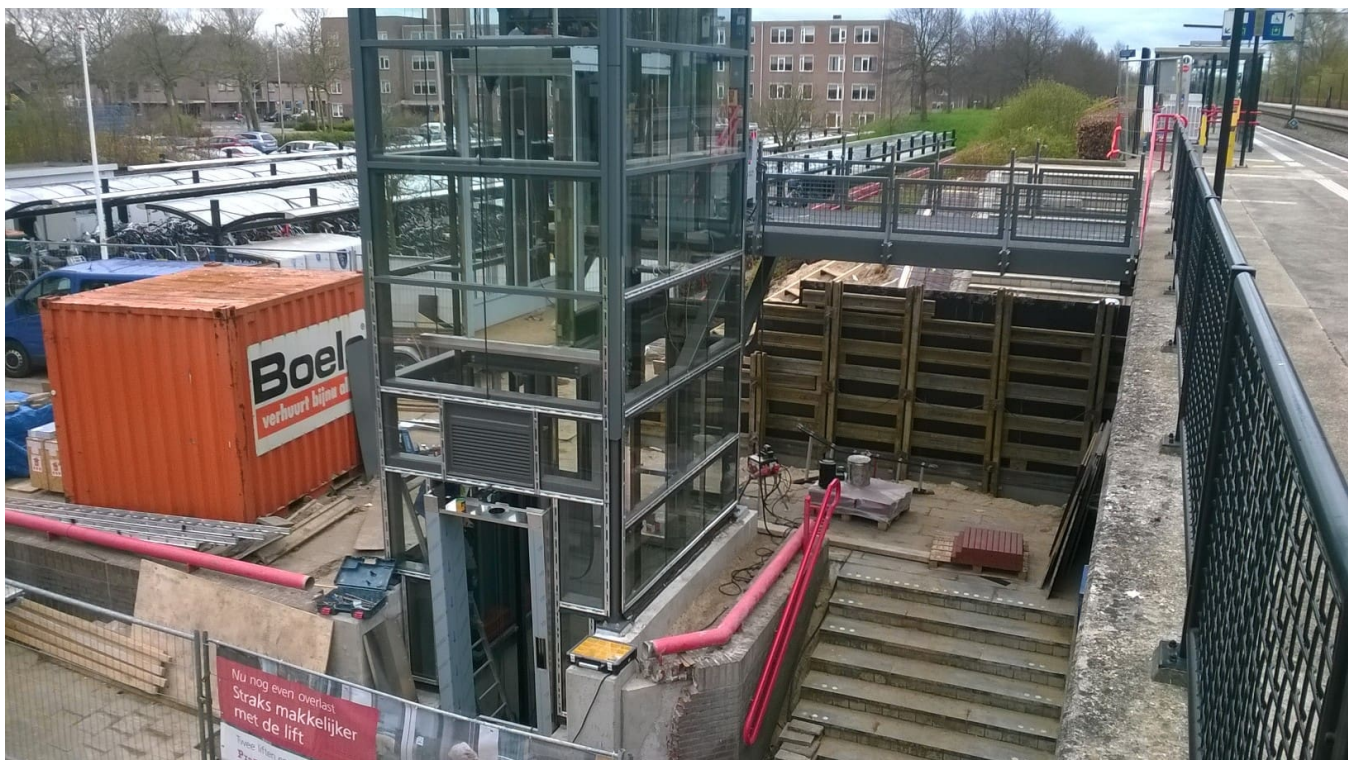

LIFTEN STATION PURMEREND

|||

LIFTEN STATION PURMEREND

Omzet

Contractvorm

Opdrachtgever

Architect

Opleverdatum